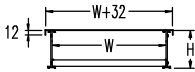

- ALOD -垂直下降 60° 彎頭蓋板(VERTICAL OUTSIDE 60° ELBOW COVER)
- ALOE -垂直下降 45° 彎頭蓋板(VERTICAL OUTSIDE 45° ELBOW COVER)
- ALOF -垂直下降 30° 彎頭蓋板(VERTICAL OUTSIDE 30° ELBOW COVER)

Angle: 60°

Angle: 45°

Angle: 30°

(Units: mm)