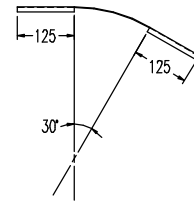

- ALOD -垂直下降 60° 彎頭蓋板(VERTICAL OUTSIDE 60° ELBOW COVER)
- ALOE -垂直下降 45° 彎頭蓋板(VERTICAL OUTSIDE 45° ELBOW COVER)
- ALOF -垂直下降 30° 彎頭蓋板(VERTICAL OUTSIDE 30° ELBOW COVER)

Angle: 60°

Angle: 45°

Angle: 30°

(Units: mm)