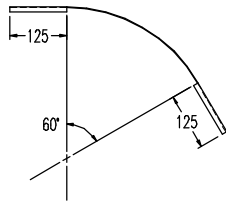

- ALOD -垂直下降 60° 彎頭蓋板(VERTICAL OUTSIDE 60° ELBOW COVER)
- ALOE -垂直下降 45° 彎頭蓋板(VERTICAL OUTSIDE 45° ELBOW COVER)
- ALOF -垂直下降 30° 彎頭蓋板(VERTICAL OUTSIDE 30° ELBOW COVER)

Angle: 60°

Angle: 45°

Angle: 30°

(Units: mm)