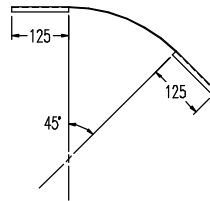

- ALOD -垂直下降 60° 彎頭蓋板(VERTICAL OUTSIDE 60° ELBOW COVER)
- ALOE -垂直下降 45° 彎頭蓋板(VERTICAL OUTSIDE 45° ELBOW COVER)
- ALOF -垂直下降 30° 彎頭蓋板(VERTICAL OUTSIDE 30° ELBOW COVER)

Angle: 60°

Angle: 45°

Angle: 30°

(Units: mm)