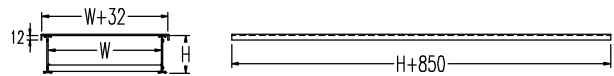

## ALYC-垂直T形彎頭蓋板(VERTICAL TEE ELBOW COVER)

材 質 : 鋁板 1050-H16  
 表面處理 : 陽極處理  
 MATERIAL : ALUMINUM FLAT SHEETS 1050-H16  
 FINISH : ALUMINUM ANODIC TREATMENT

(Units: mm)

CAT. NO. / H \ W	60H	80H	100H	120H	150H	200H
100	ALYC-0601	ALYC-0801	ALYC-1001	ALYC-1201	ALYC-1501	ALYC-2001
200	ALYC-0602	ALYC-0802	ALYC-1002	ALYC-1202	ALYC-1502	ALYC-2002
300	ALYC-0603	ALYC-0803	ALYC-1003	ALYC-1203	ALYC-1503	ALYC-2003
400	ALYC-0604	ALYC-0804	ALYC-1004	ALYC-1204	ALYC-1504	ALYC-2004
500	ALYC-0605	ALYC-0805	ALYC-1005	ALYC-1205	ALYC-1505	ALYC-2005
600	ALYC-0606	ALYC-0806	ALYC-1006	ALYC-1206	ALYC-1506	ALYC-2006
700	ALYC-0607	ALYC-0807	ALYC-1007	ALYC-1207	ALYC-1507	ALYC-2007
800	ALYC-0608	ALYC-0808	ALYC-1008	ALYC-1208	ALYC-1508	ALYC-2008
900	ALYC-0609	ALYC-0809	ALYC-1009	ALYC-1209	ALYC-1509	ALYC-2009
1000	ALYC-0610	ALYC-0810	ALYC-1010	ALYC-1210	ALYC-1510	ALYC-2010